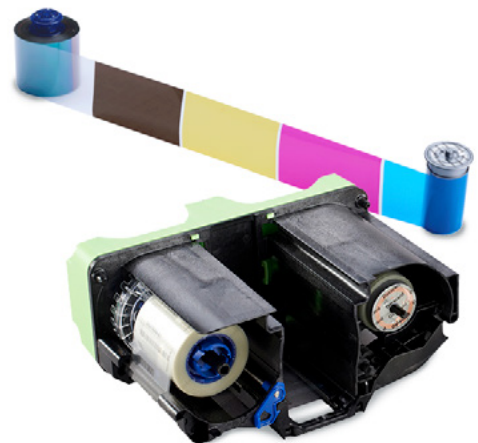

Primer panel is needed to adhere images to all card types.

Inhibitor panel is used for mag stripe or signature panels.

*Primerless color ribbons and retransfer film available exclusively for the access control and government markets. Requires Firmware R4.10.2-13 (or higher). Unique formulation requires primerless color ribbons to be used in conjunction with retransfer film formulated for primerless ribbons. (513107-xxx color ribbons to be used with 513157-xxx retransfer film.) For use with PVC cards. Use with polycarbonate (PC) cards not recommended and requires testing.

**Color ribbons with a primer panel to be used in conjunction with retransfer film formulated for color ribbons with primer panel. (513382-xxx color ribbons to be used with 513402-xxx retransfer film.)

Ensuring the right fit when it comes to card life expectations is critical. The Artista CR805 has simple solutions to easily increase card durability for your programs and stand up to life's demands.

- Standalone printers can extend card durability simply by applying a second layer of the retransfer film during printing application
- Printers with the inline lamination module include optimal card durability application capabilities utilizing lamination supplies

With Entrust solutions and our industry expertise on your side, you can print quality, vibrant, lasting cards.