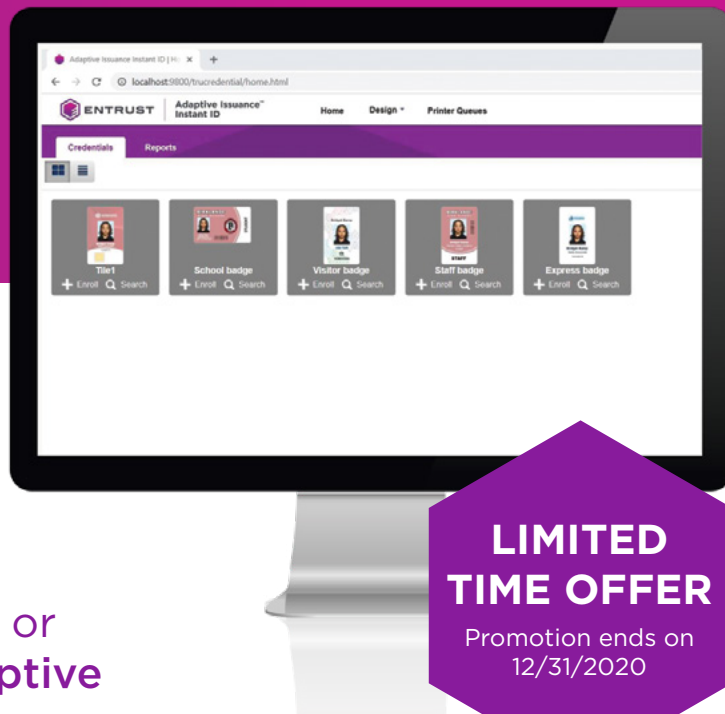

Entrust Adaptive Issuance Instant ID
Software Upgrade Promotion - All Regions

SAVE 20%

When you upgrade from ID Works® or IDCentre™ software to **Entrust Adaptive Issuance Instant ID software**

Adaptive Issuance Instant ID software takes card issuance to a new standard with a web-based architecture and contactless card enablement that allow you to expand your card issuance system at your own pace.

This promotional offer is available only to customers who move from ID Works or IDCentre to comparable editions of Instant ID software. If you'd like to move to a higher edition of Instant ID software, you can apply your promo code and then pay for the price of an upgrade. Here's a list of comparable editions:

Instant ID Edition	ID Works Edition	IDCentre Edition
Instant ID Express	ID Works Intro	IDCentre Lite
Instant ID Plus	ID Works Basic	IDCentre Bronze
Instant ID Professional	ID Works Standard	IDCentre Silver
Instant ID Enterprise	ID Works Enterprise	IDCentre Gold